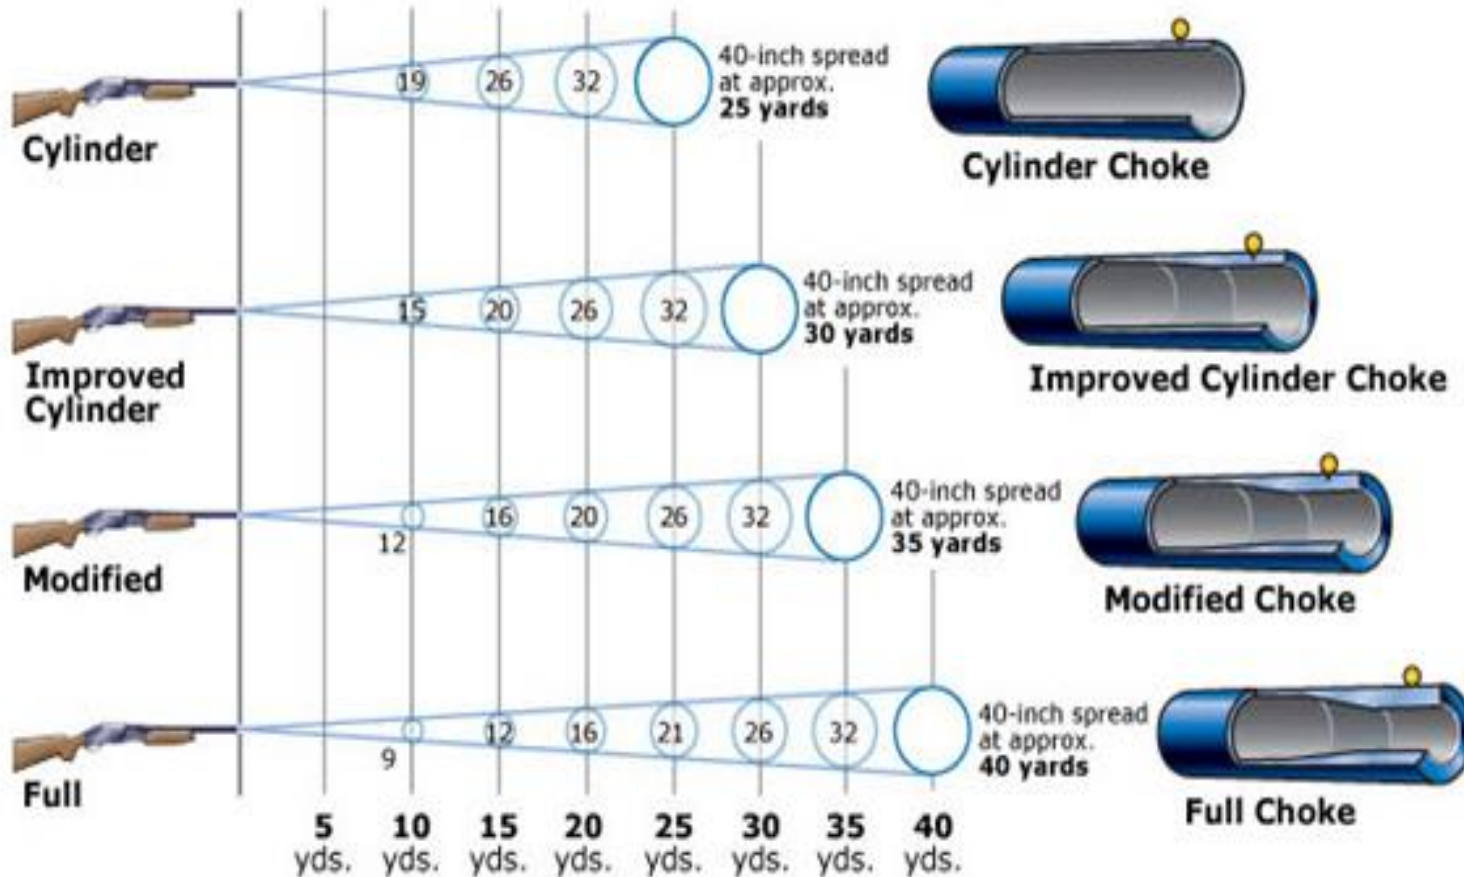

Ammunition & Chokes

Effect of Choke on Shot String at Various Distances

Circles represent the diameter of a lead shot string (in inches) as distance (in yards) increases.

Bore narrowing is exaggerated for clarity.

256-806-9774 | coach@cmello.com | cmello.com

NSCA Instructor | NRA Shotgun & Pistol Coach | NRA Chief Range Safety Officer | Matarese Trained Target Set