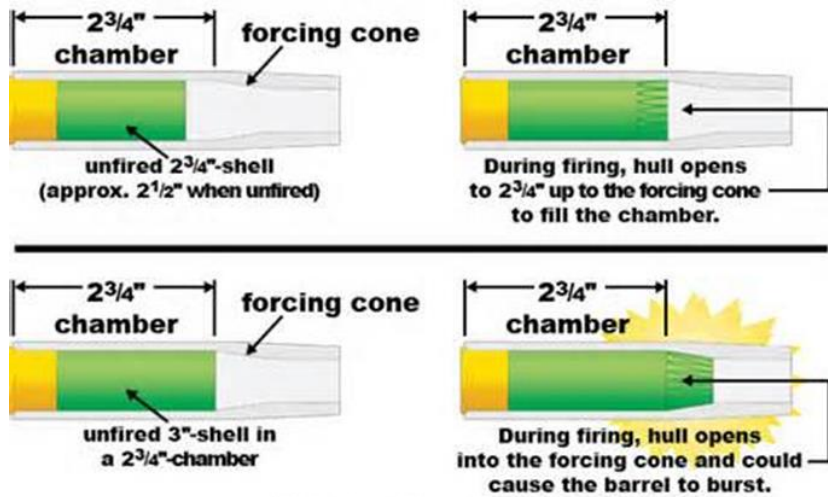

NEVER USE THE WRONG SIZE SHELL

Wrong Size Shell

DANGER: If shotshell is too long, barrel may burst.