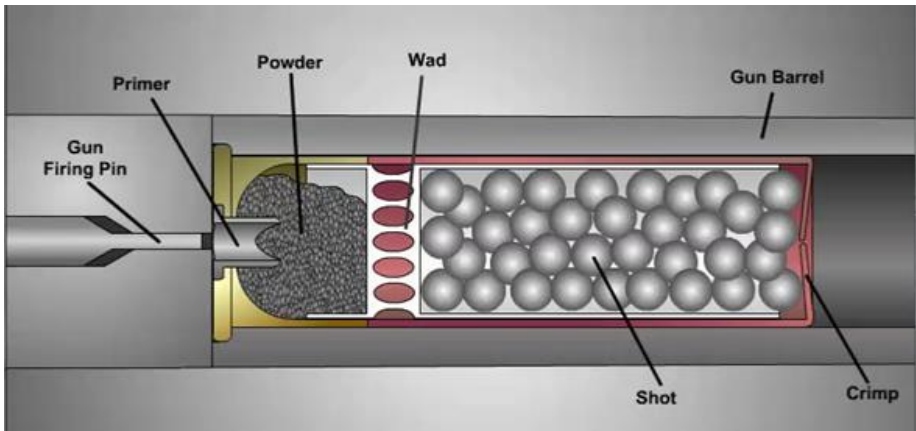

Ammunition & Chokes

AMMUNITION

Gauge of shot shell – see below

Shot Size: Clays sports restrict shot size to No. 9, 8 or 7 1/2 shot

Length of pre crimped shot shell – maximum length 2 3/4 inch for clay sports

Speed of the shot (velocity) in feet per second (fps)

Weight of shot in the shell. Generally restricted to maximum of 1-1/8 ounce of shot for clay sports